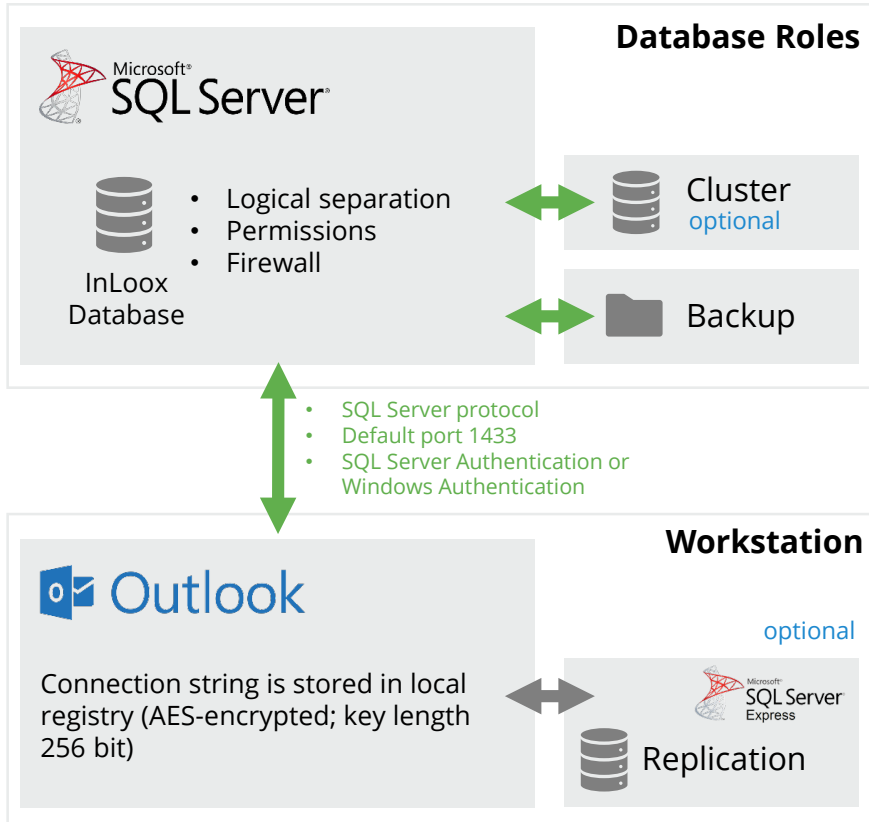

InLoox

InLoox

Connectivity,
Authentication &
Location of Data

Connectivity Mode 1: Outlook Client Direct Database Access

InLoox PM

On Premise Scenario

Connectivity Mode 2: Outlook Client Hybrid Access

InLoox PM

On Premise Scenario

Connectivity Mode 3: Universal Web Access

Connectivity Mode:
Universal Web Access

InLoox PM
On Premise Scenario**InLoox now!**
SaaS Scenario**Option 1**
Username
Password**Option 2**
Integrated
Security