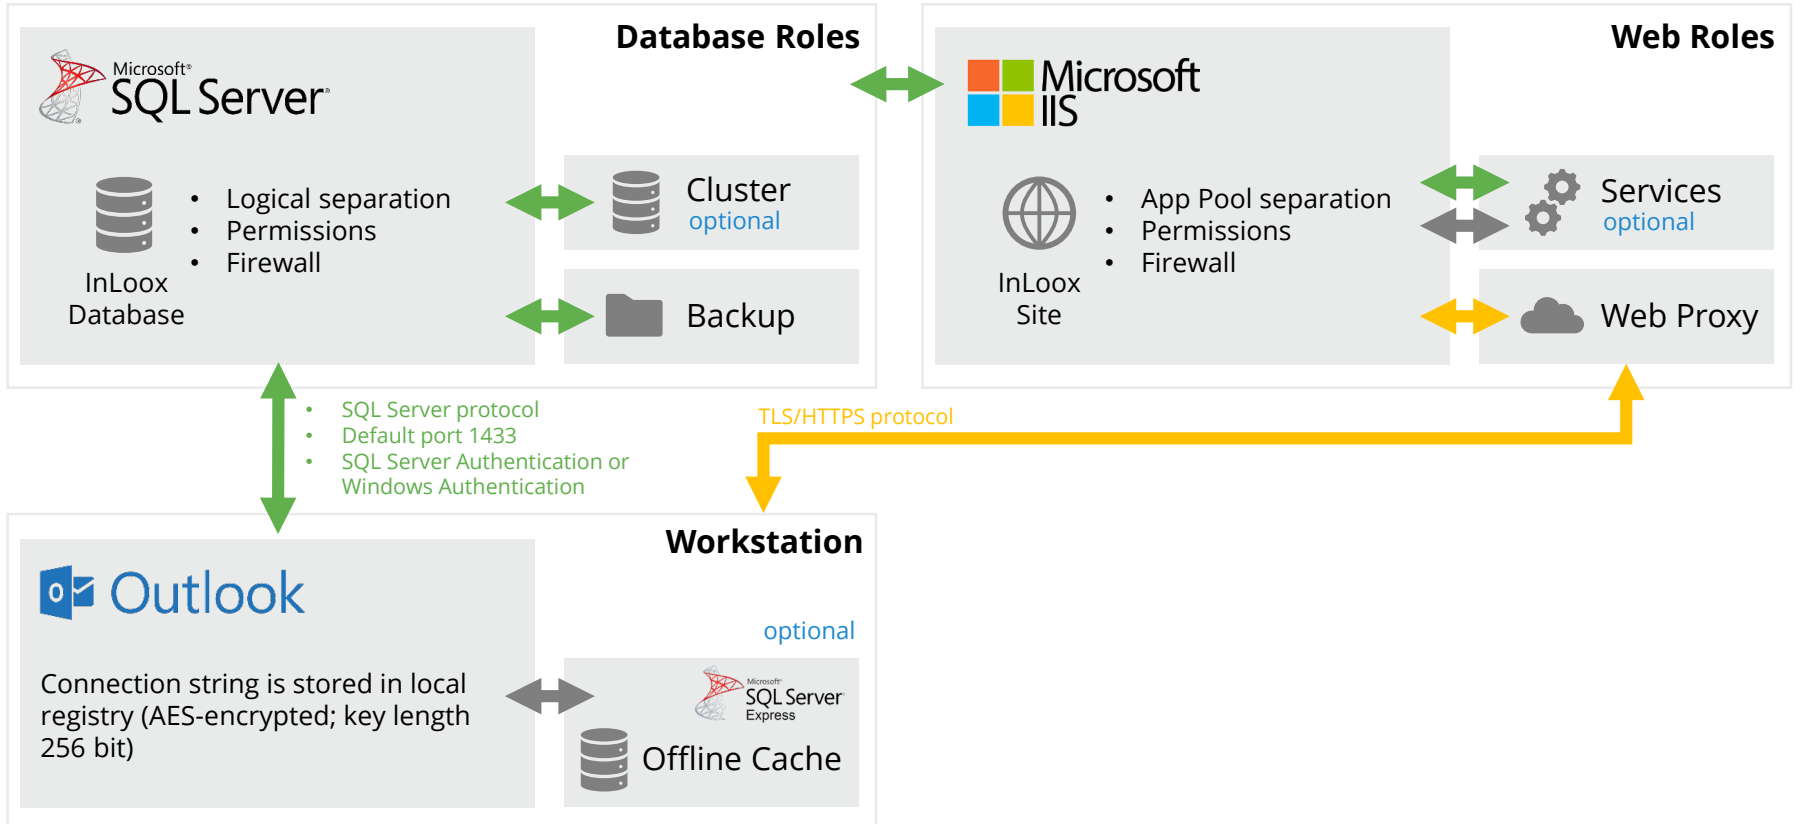

InLoox

InLoox

Connectivity,
Authentication &
Location of Data

Connectivity Mode 1: Outlook Client Direct Database Access

InLoox PM

On Premise Scenario

Connectivity Mode 2: Outlook Client Hybrid Access

InLoox PM

On Premise Scenario

Connectivity Mode 3: Universal Web Access

Connectivity Mode:
Universal Web Access

InLoox PM
On Premise Scenario**InLoox now!**
SaaS Scenario**Option 1**
Username
Password**Option 2**
Integrated
Security