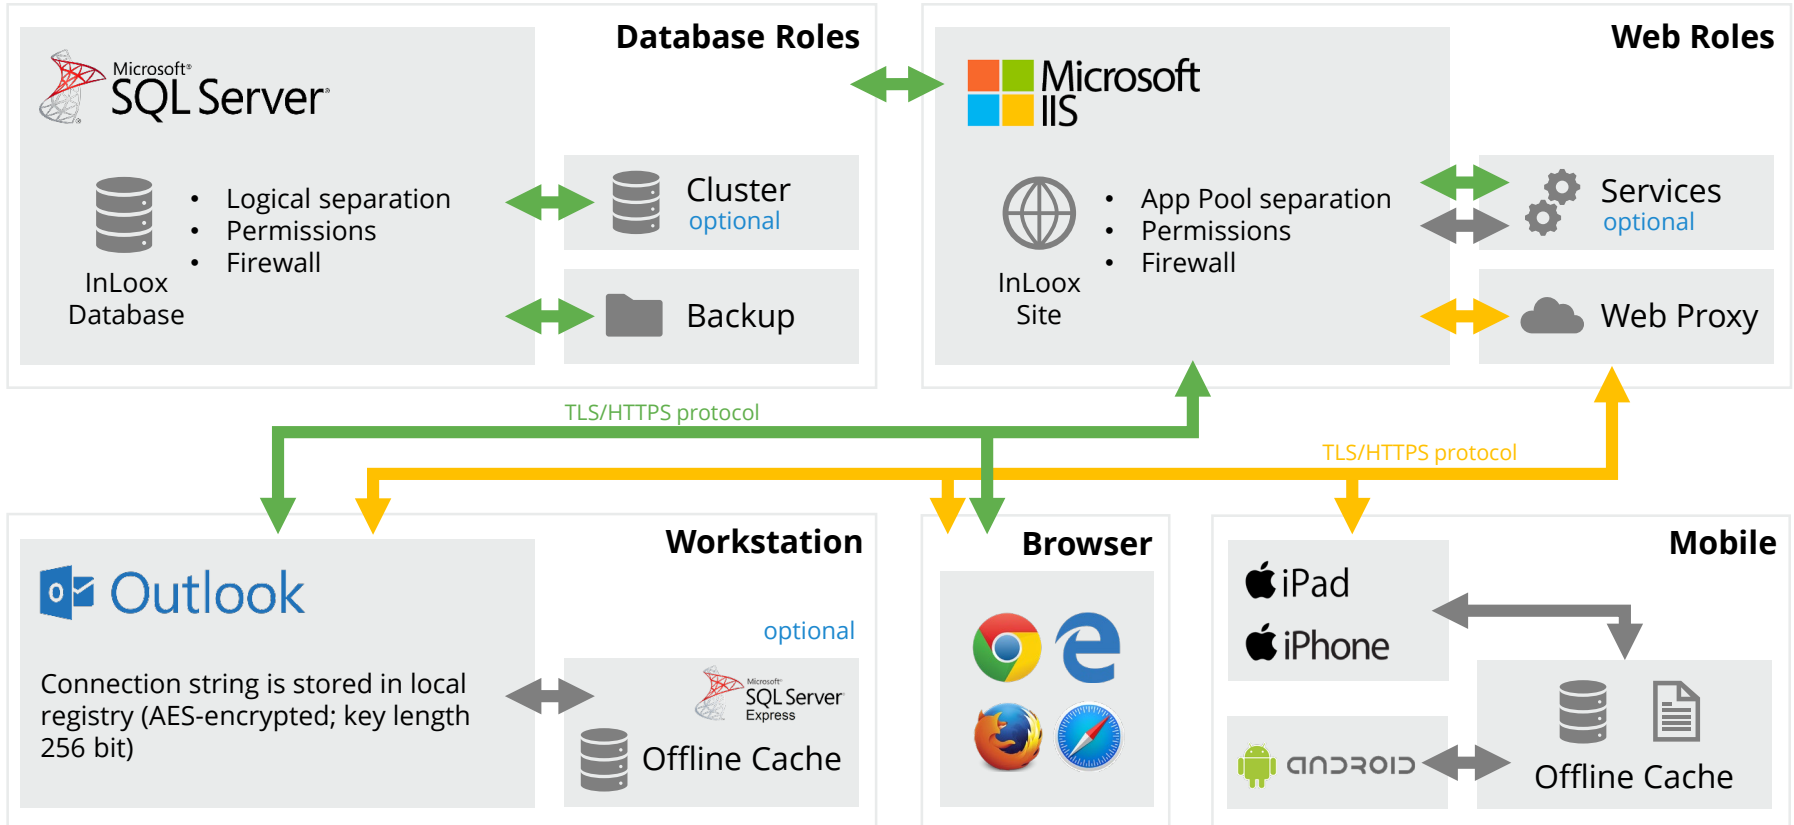

InLoox

InLoox

Connectivity,
Authentication &
Location of Data

Connectivity Mode 1: Outlook Client Direct Database Access

InLoox PM

On Premise Scenario

Connectivity Mode 2: Outlook Client Hybrid Access

InLoox PM

On Premise Scenario

Connectivity Mode 3: Universal Web Access

Connectivity Mode:
Universal Web Access

InLoox PM
On Premise Scenario**InLoox now!**
SaaS Scenario**Option 1**
Username
Password**Option 2**
Integrated
Security