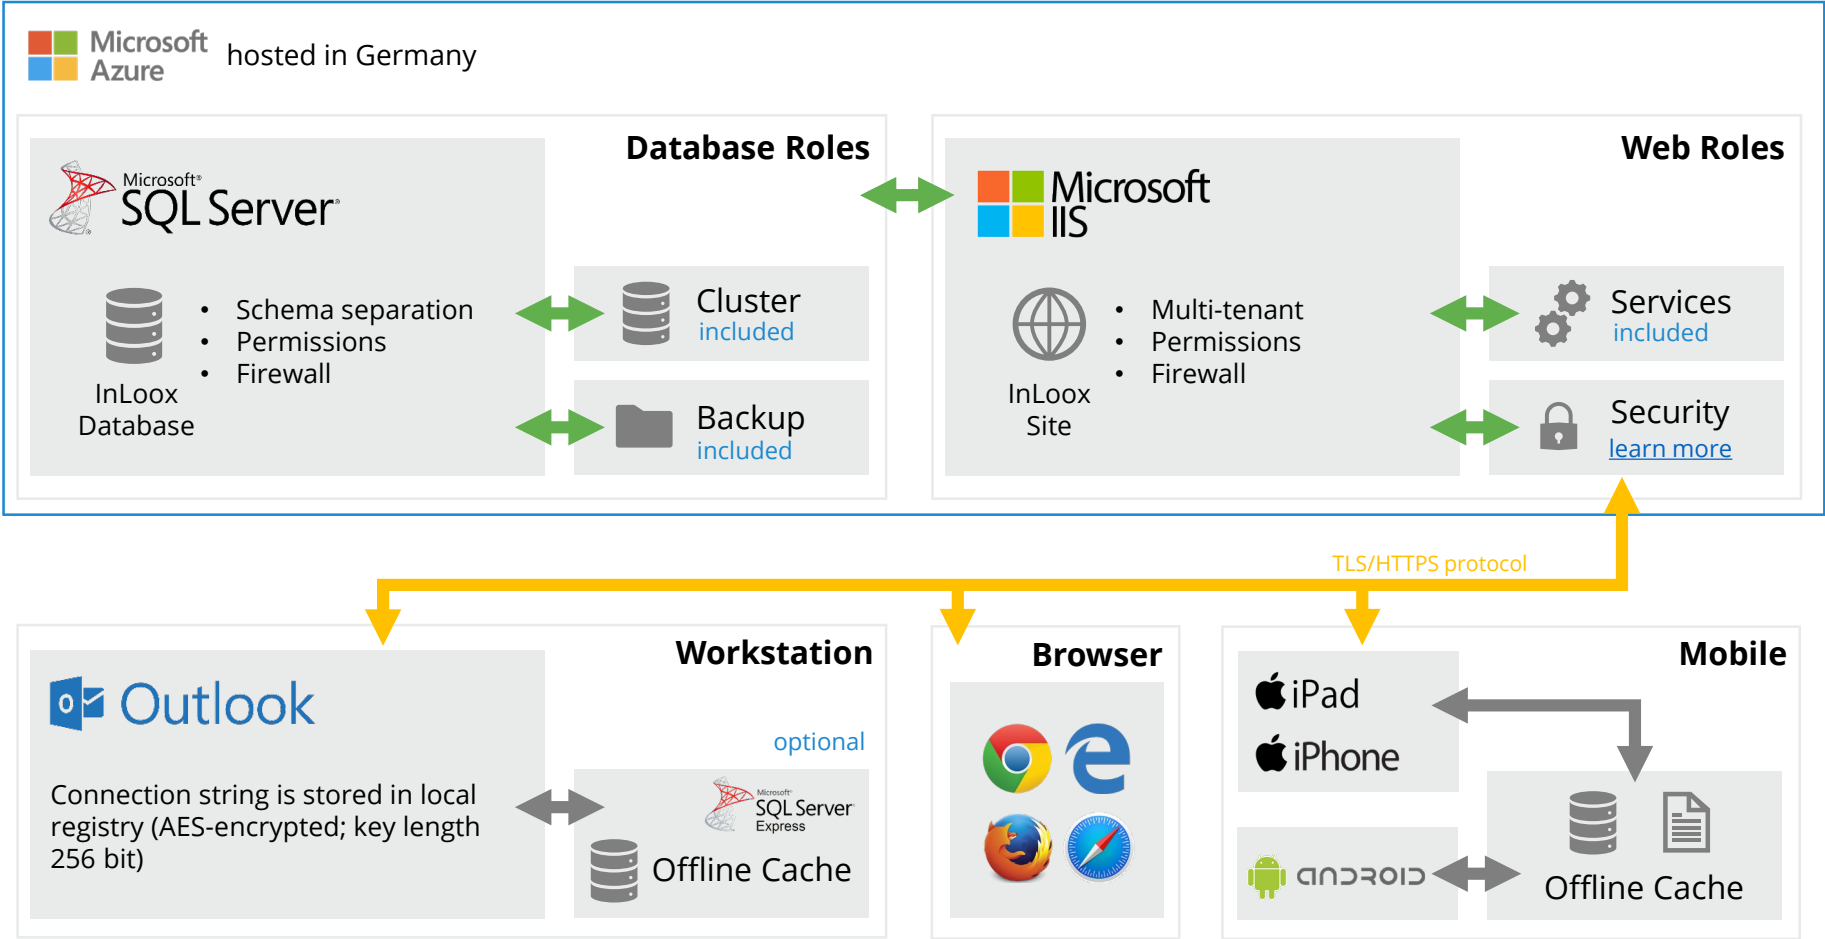

InLoox

InLoox

Connectivity,
Authentication &
Location of Data

Connectivity Mode 1: Outlook Client Direct Database Access

InLoox PM

On Premise Scenario

Connectivity Mode 2: Outlook Client Hybrid Access

InLoox PM

On Premise Scenario

Connectivity Mode 3: Universal Web Access

Connectivity Mode:
Universal Web Access

InLoox PM
On Premise Scenario**InLoox now!**
SaaS Scenario**Option 1**
Username
Password**Option 2**
Integrated
Security